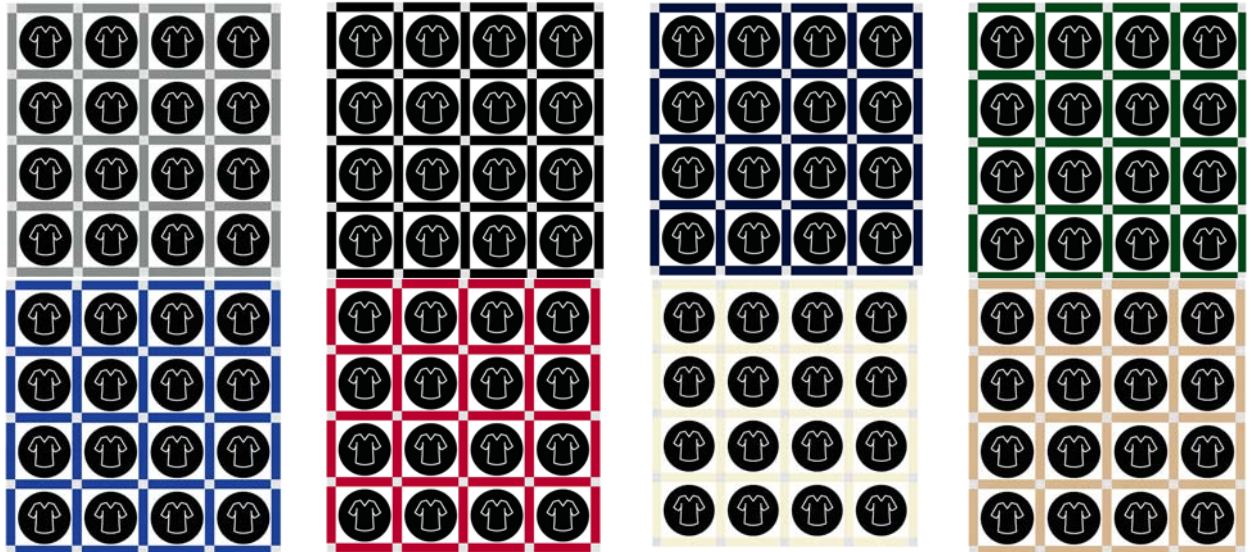

# MEMORY T-SHIRT QUILT

T-Shirt Quilts are a wonderful way to use T-Shirts that have great memories that are sitting in a drawer and turn them into a wonderful usable quilt that provides daily interaction with the great memories that these shirts represent.

## Checkerboard Design

## Mosaic Design

Perfectly Pieced has 5 options for size

- Lap which requires 16-20 T-Shirts and is approx. 48" x 48" (List Price \$350.00)
- Jumbo Lap which requires 18-25 T-Shirts and is approx. 52" x 64" (List Price \$425.00)
- Picnic which requires 20 - 30 T-Shirts and is approx. 60" x 72" (List Price \$520.00)
- Twin which requires 30 - 40 T-Shirts and is approx. 60" x 84" (List Price \$575.00)
- Twin XL which requires 32 - 45 T-Shirts and is approx. 60" x 92" (List Price \$650.00)
- Full Size which requires 40 - 50 T-Shirts and is approx. 84" x 92" (List Price \$710.00)
- Queen which requires 50 - 60 T-Shirts and is approx. 92" x 100" (List Price \$775.00)
- King which requires 60 - 80 T-Shirts and is approx. 100" x 112" (List Price \$882.00)

There are 8 options for the color of the backing and sashing for checkerboard design that are avail when you purchase

The cornerstones, which are the small blocks connecting the strips, will be made from T-white fabric you provide.